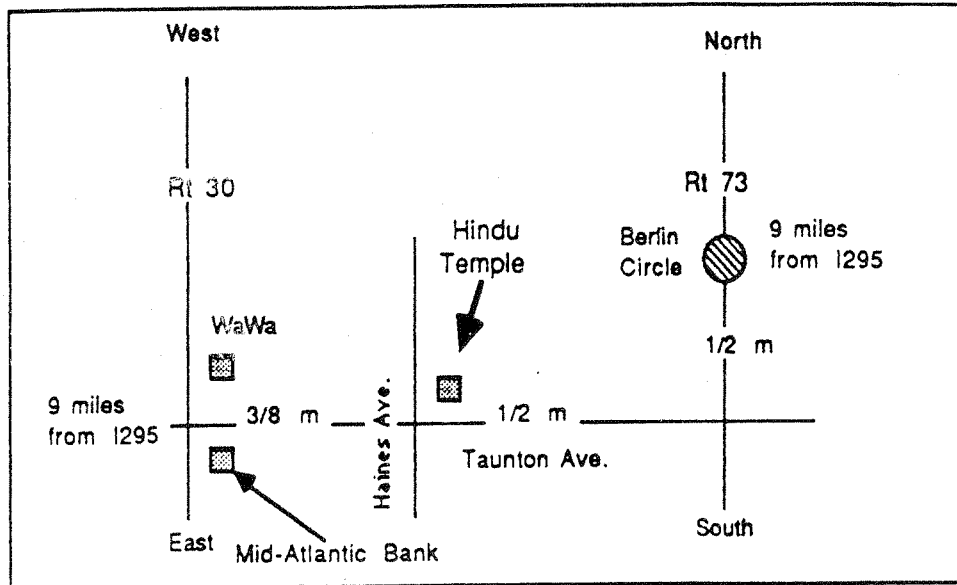

## DIRECTIONS

Travelling **South** on Route 73, go half a mile past Berlin Circle, which is 17 miles south of Tacony Palmyra bridge and 9 miles south on Route 73 from the junction of I295 and Route 73. Turn right onto Taunton Avenue. Hindu Temple is half a mile on the right at the junction of Haines and Taunton Avenues.

Traveling **East** on Route 30, turn left onto Taunton Avenue, which is about 9 miles east on Route 30 from the junction of I295 and Route 30. The Hindu Temple is 3/8 mile on the left at the intersection of Haines and Taunton Avenues.